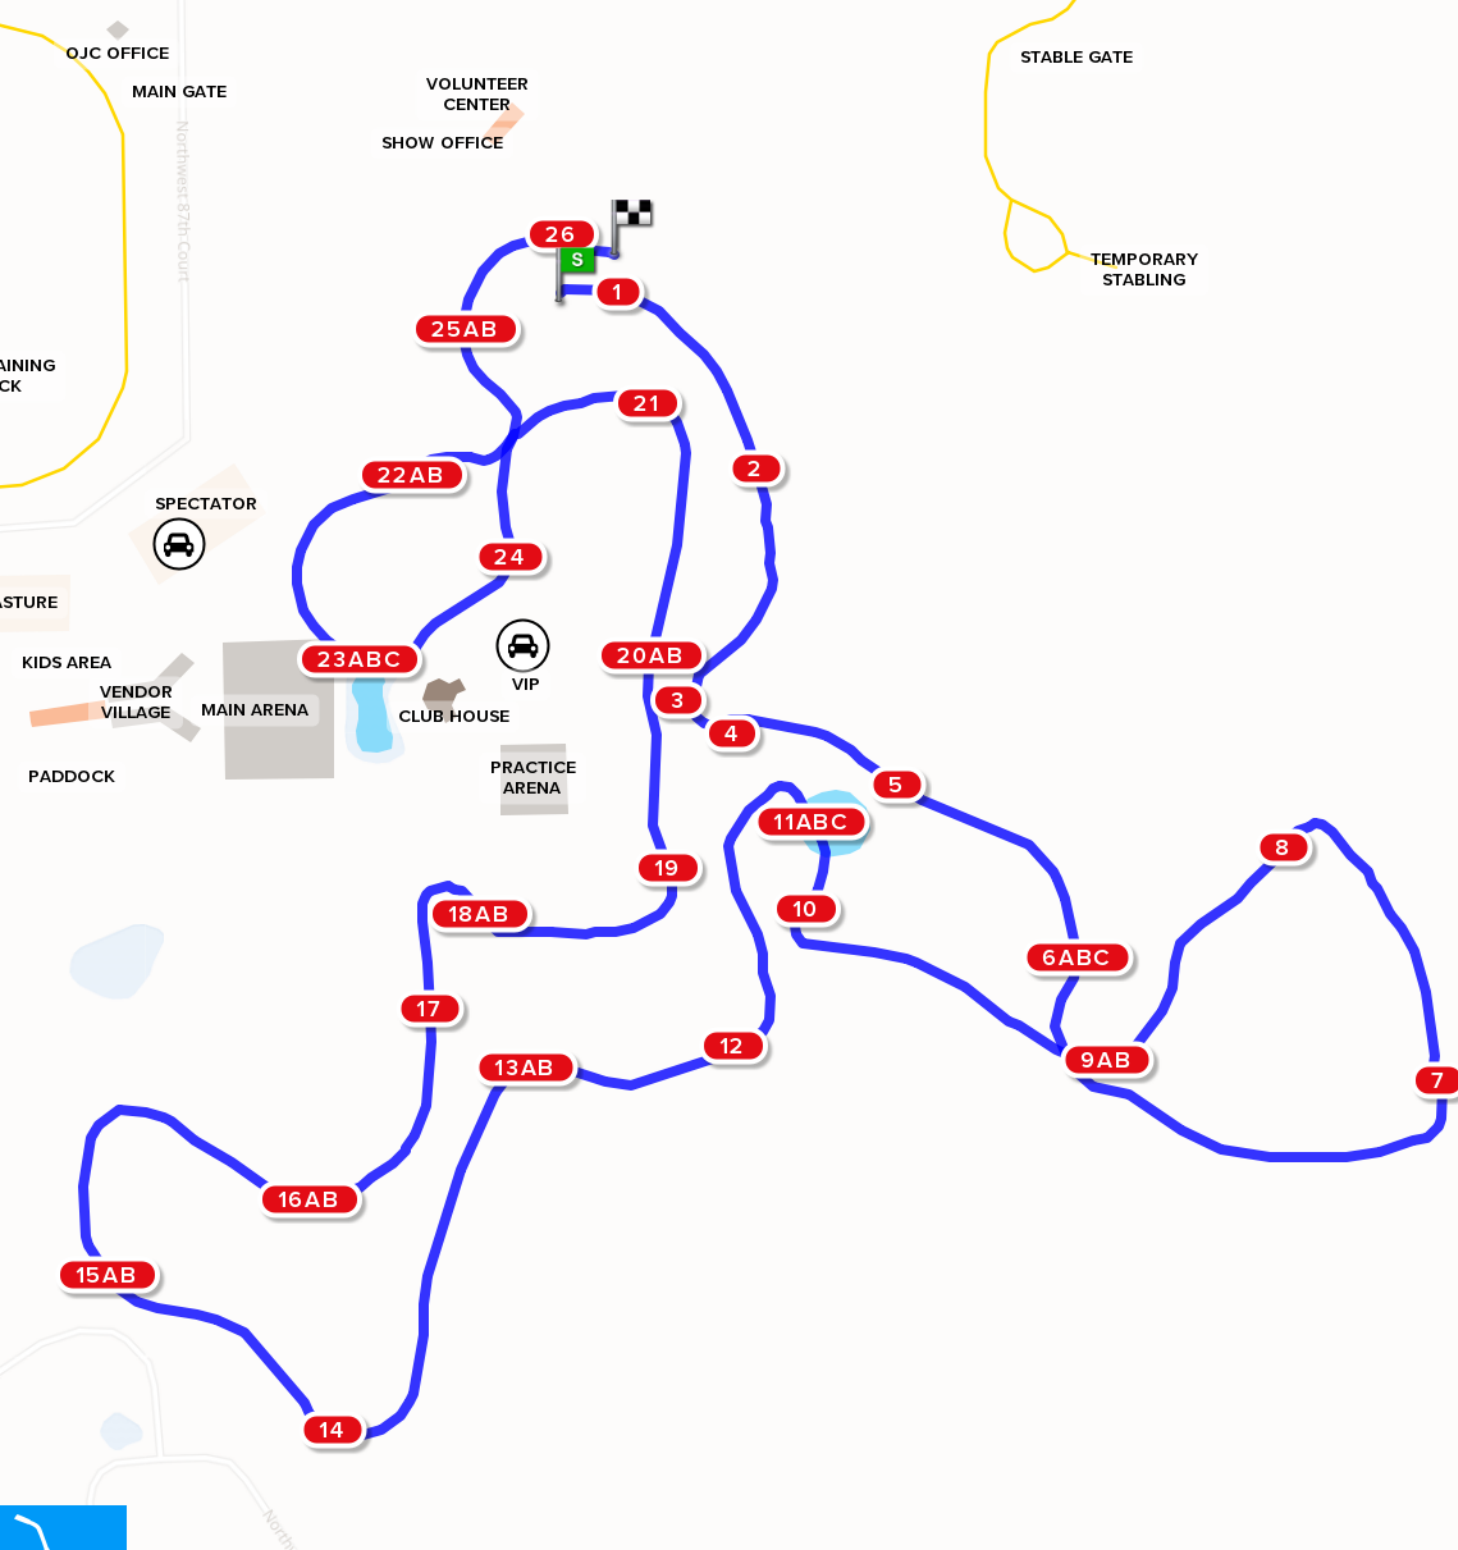

# Ocala Jockey Club CCI 3 Star

Efforts: 40	Opt. Time: 10m 13s
Distance: 5816 m	Time Limit: 20m 26s
Speed: 570 m/min	

- 1 Ocala Jockey Club Flower Bed
- 2 The Hammock
- 3 Log Pile one
- 4 Log pile 2
- 5 Oxer
- 6ABC Turf Table Combo
- 7 Hay rack
- 8 Ditch with white plank plastic hedge
- 9AB Into space and wedge
- 10 Large log
- 11ABC Double log drop to fish to fish log
- 12 Fruit stand
- 13AB Double Corners
- 14 Condo leap
- 15AB Double Brush Rolls
- 16AB Elephant Trap and Oxer
- 17 OJC Arch
- 18AB Log to triple bar
- 19 Big table
- 20AB Double Brush
- 21 Racing Rails
- 22AB Log drop to skinny
- 23ABC Drop into water to water cascade to corner
- 24 Half House
- 25AB Cabin Tables
- 26 Final Fling